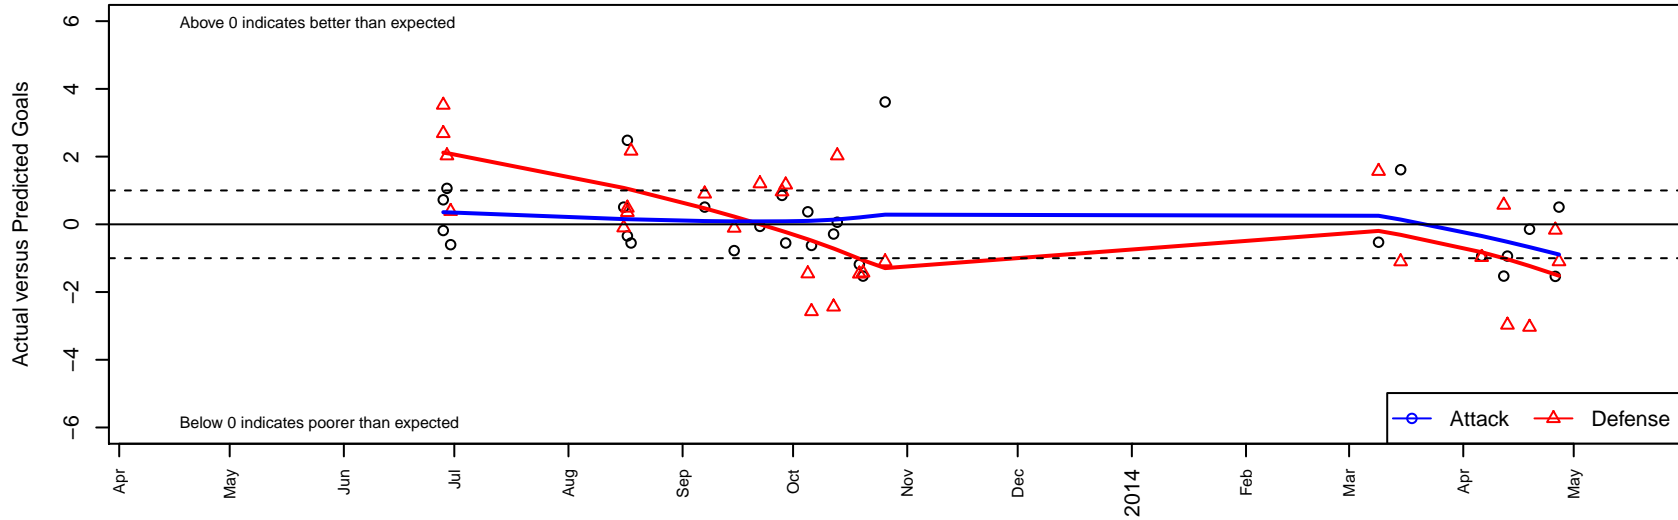

Valley Football Club Avengers B02

Corvallis, OR
 B02 total strength=161
 attack=0.11 defense=0.1
 fall league = OPL Second Division U11, Spr OF
 alt names used:
 VFC Avengers
 Valley Football Club Avengers

Venues played:
 Capital Cup BU11-12 Select
 Mt Hood Challenge BU11 11v11 Silver 1
 OPL Second Division U11
 Spr OPL Nehalem Division U11

Valley Football Club Avengers B02
 Dots are actual minus expected GF (blue circles) and GA (red triangles).
 Blue line is smoothed change in attack strength. Red is smoothed change in defense strength.